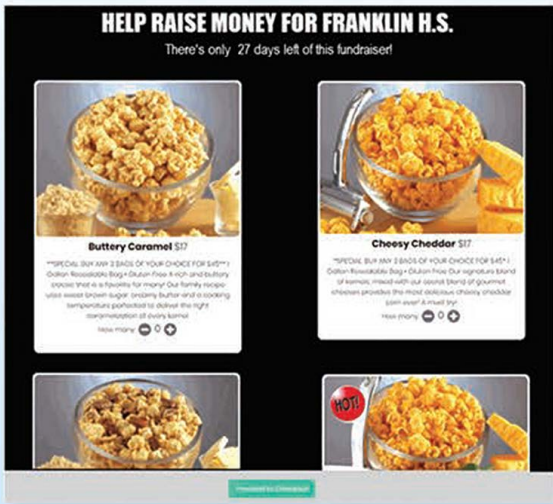

NEW!! WEB STORES

DESKTOP VIEW